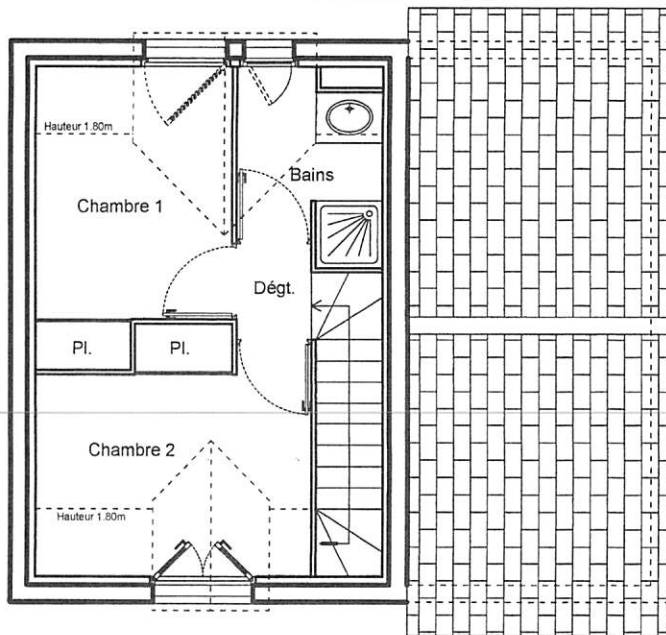

RESIDENCE HORIZON MORGAT

R+1